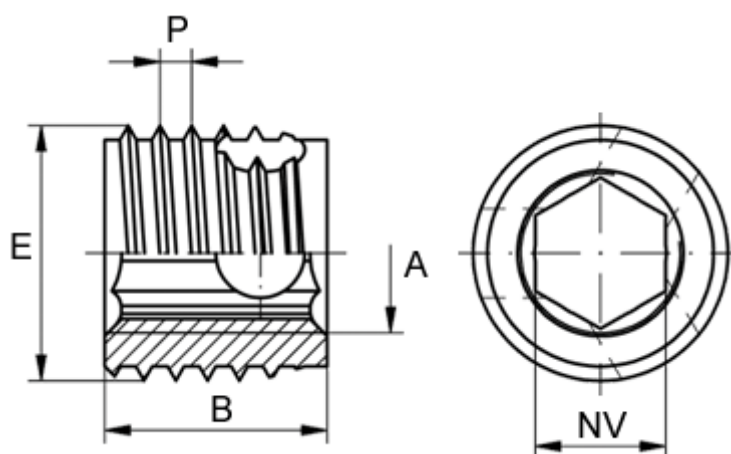

Article number: 12307200080800
Description: KLEE-coil 307 200 080.800
M8 Brass with hexagon

Measures

Female thread A	= M8
Length B	= 9
Male thread E	= 12
Min hole depth blind hole	= 12
Min material thickness	= 9
sw	= -
Thread pitch P	= 1.5
Type	= 307 200 080 ...